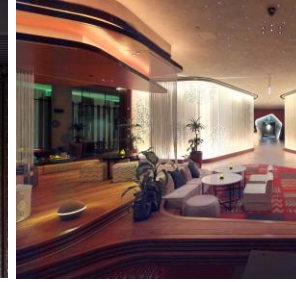

CW CHECA WOID

REFERENCE PROJECTS