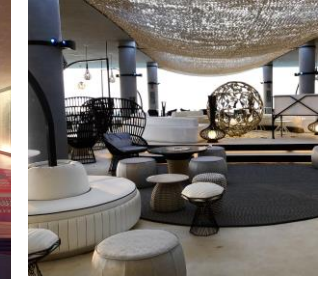

CW CHECA WOID

REFERENCE PROJECTS